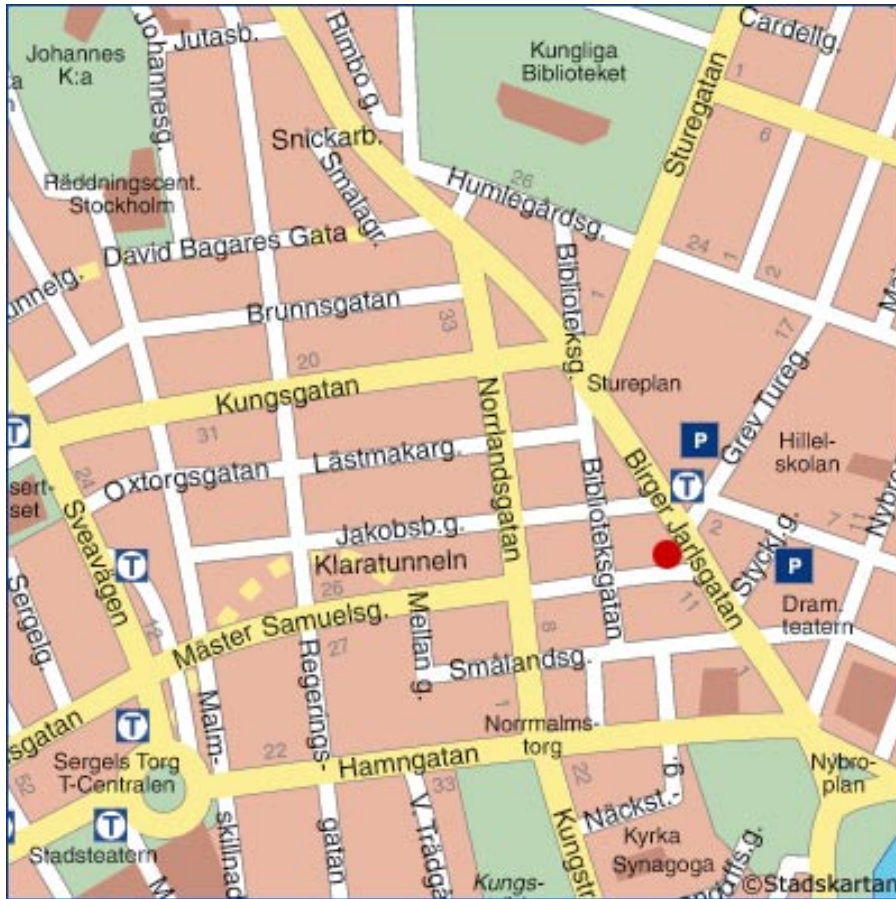

## Overview

 **by subway;**  
Östermalmstorg exit Norrmalmstorg och Djurgårdsfärjan

 **by plane;**  
approximately 40 minutes by car or bus from the airport,  
Arlanda Express 20 minutes to Centralstationen

 **by train;**  
walking distance from Centralstationen  
approximately 15 minutes or subway one stop

 **parking;**  
Birger Jarls gatan 6C – Parkgaraget  
Grev Turegatan 3-5 – P-hus, Grev Ture

Innovations  
Kapital