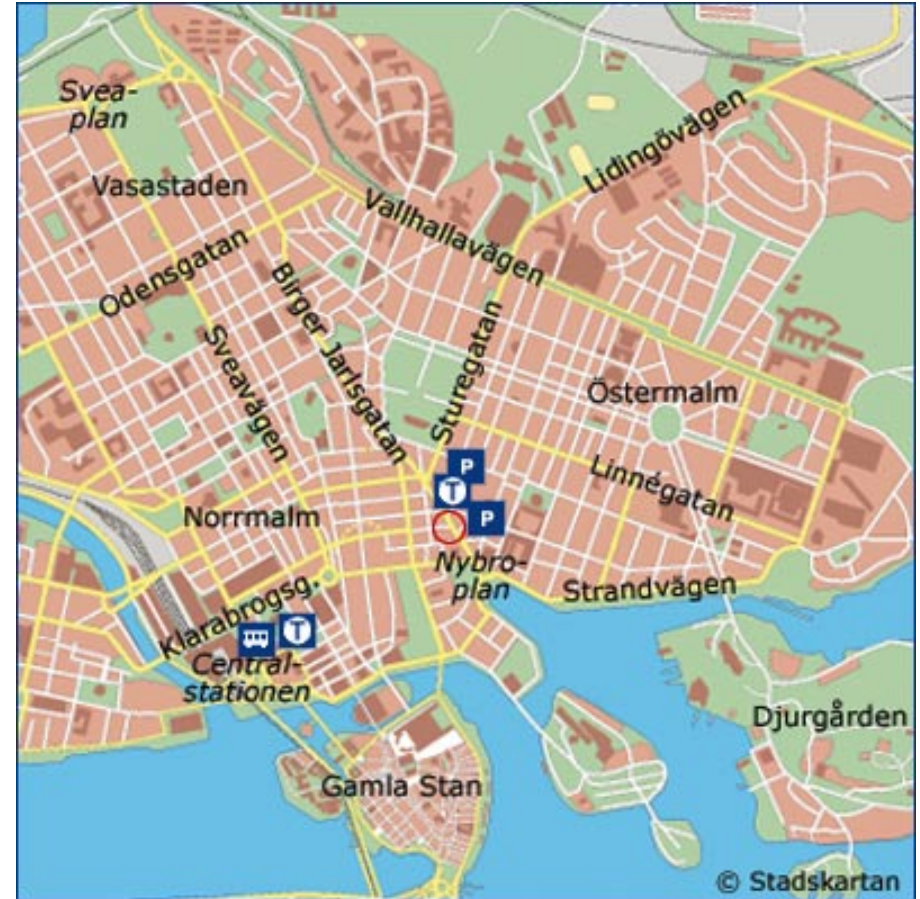

## Overview

 **by subway;**  
Östermalmstorg exit Norrmalmstorg och Djurgårdsfärjan

 **by plane;**  
approximately 40 minutes by car or bus from the airport,  
Arlanda Express 20 minutes to Centralstationen

 **by train;**  
walking distance from Centralstationen  
approximately 15 minutes or subway one stop

 **parking;**  
Birger Jarls gatan 6C – Parkgaraget  
Grev Turegatan 3-5 – P-hus, Grev Ture

Innovations  
Kapital