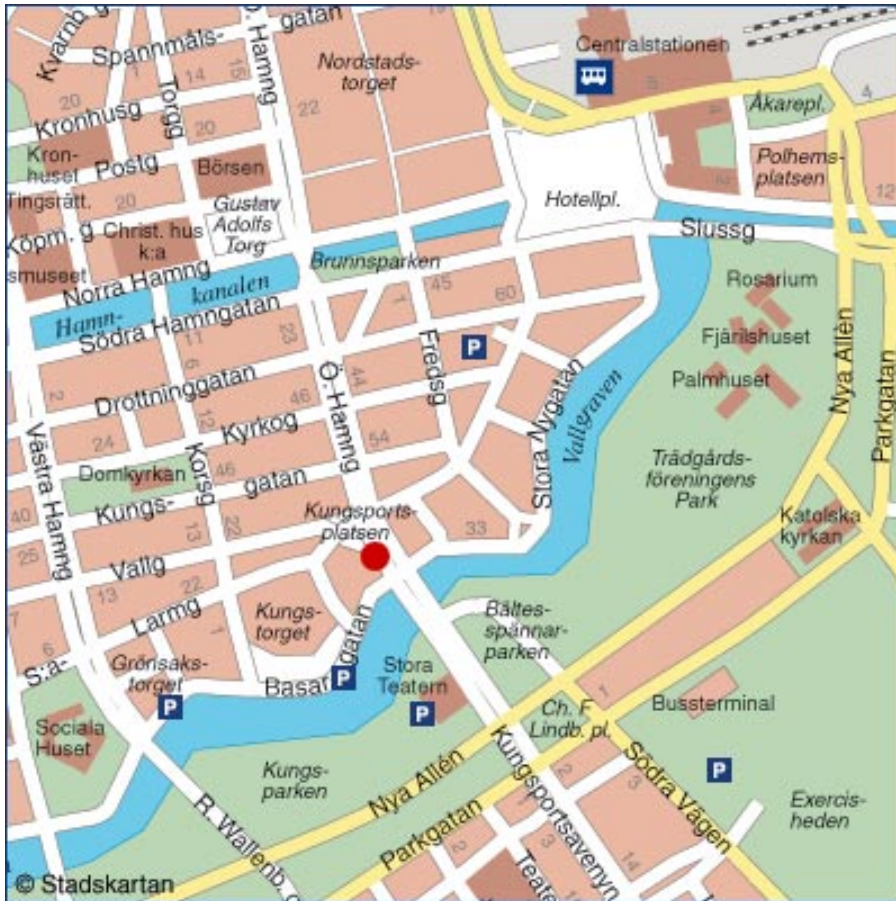

Detailed

Overview

B by train;
walking distance from Centralstationen;
approximately 10 minutes

T by plane;
approximately 30-40 minutes by car or bus from the airport
(bus stop at Kungsporsplatsen facing our office)